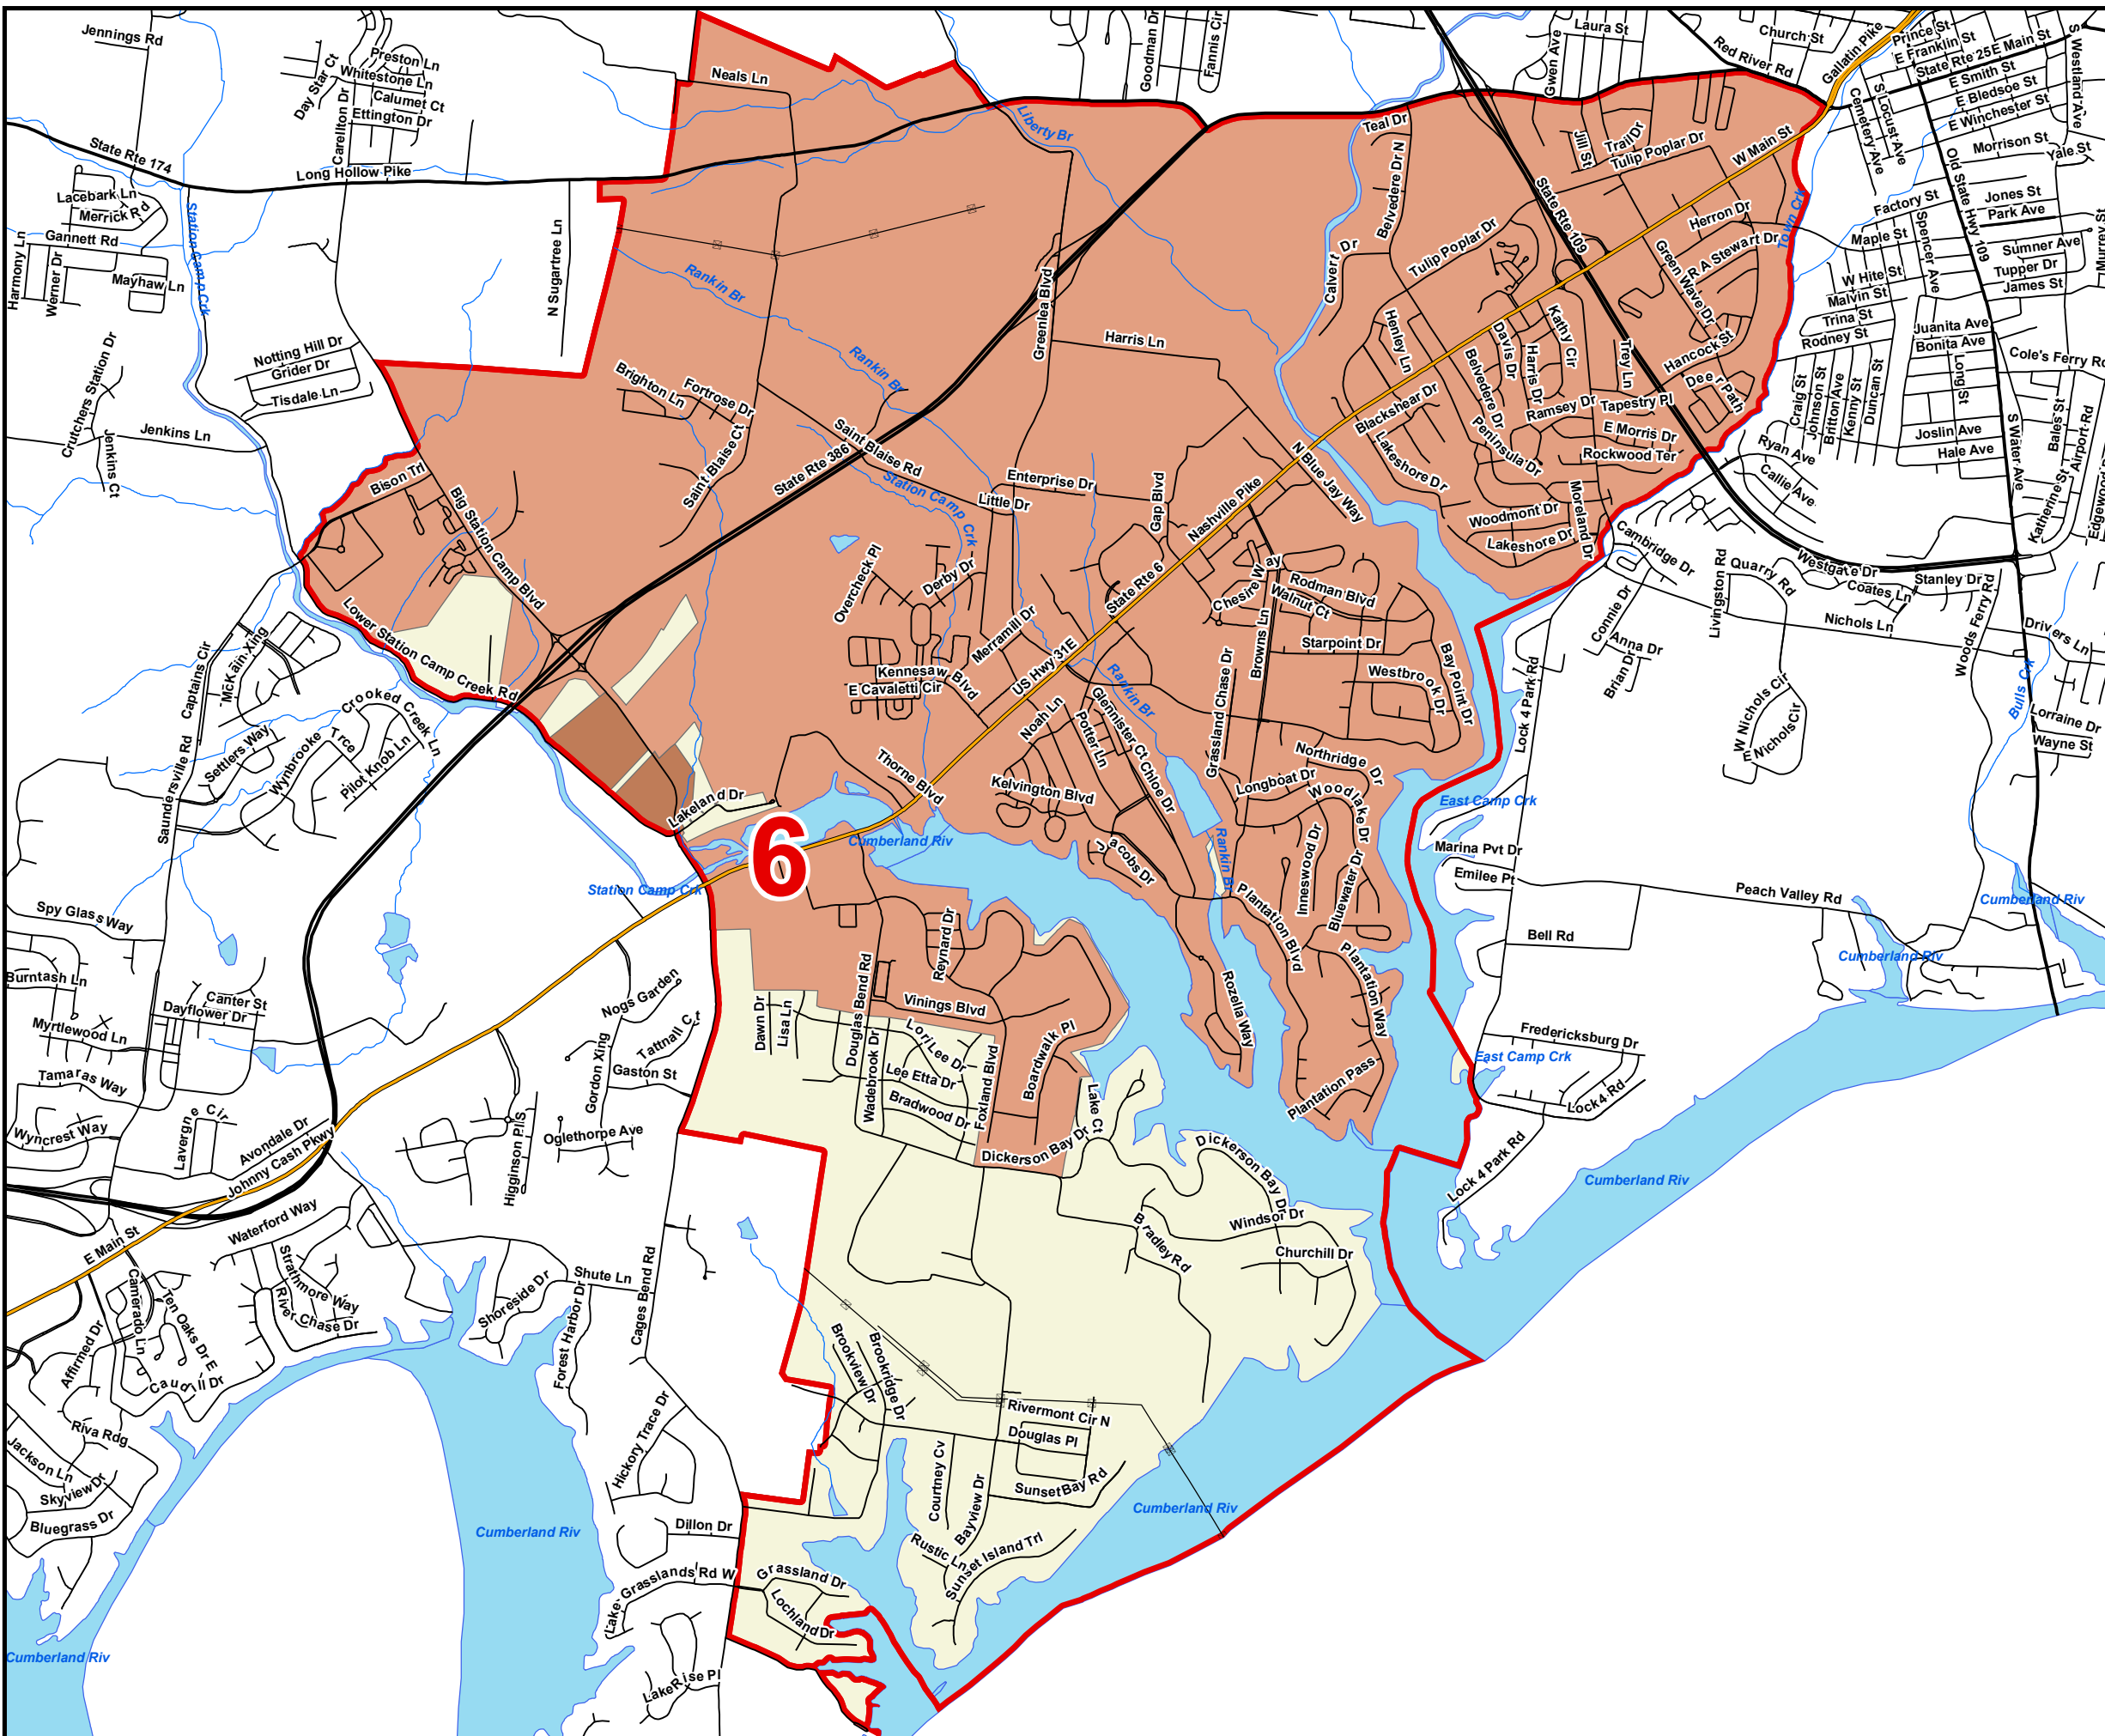

Sumner County School Board District 6

- School Board District
 - Interstates
 - U.S. Highway
 - State Highway
 - Local Roads
 - Railroads
 - Pipeline (Incomplete)
 - Powerline (Incomplete)
 - Stream
 - Lakes / Rivers
- City, Town**
- NAME20_1**
- Gallatin
 - Goodlettsville
 - Hendersonville
 - Millersville
 - Mitchellville
 - Portland
 - Westmoreland
 - White House
 - County

This map is provided as a public service and is for informational purposes only. It is not an endorsement or approval by the Comptroller of the Treasury of any proposed district boundaries contained herein.