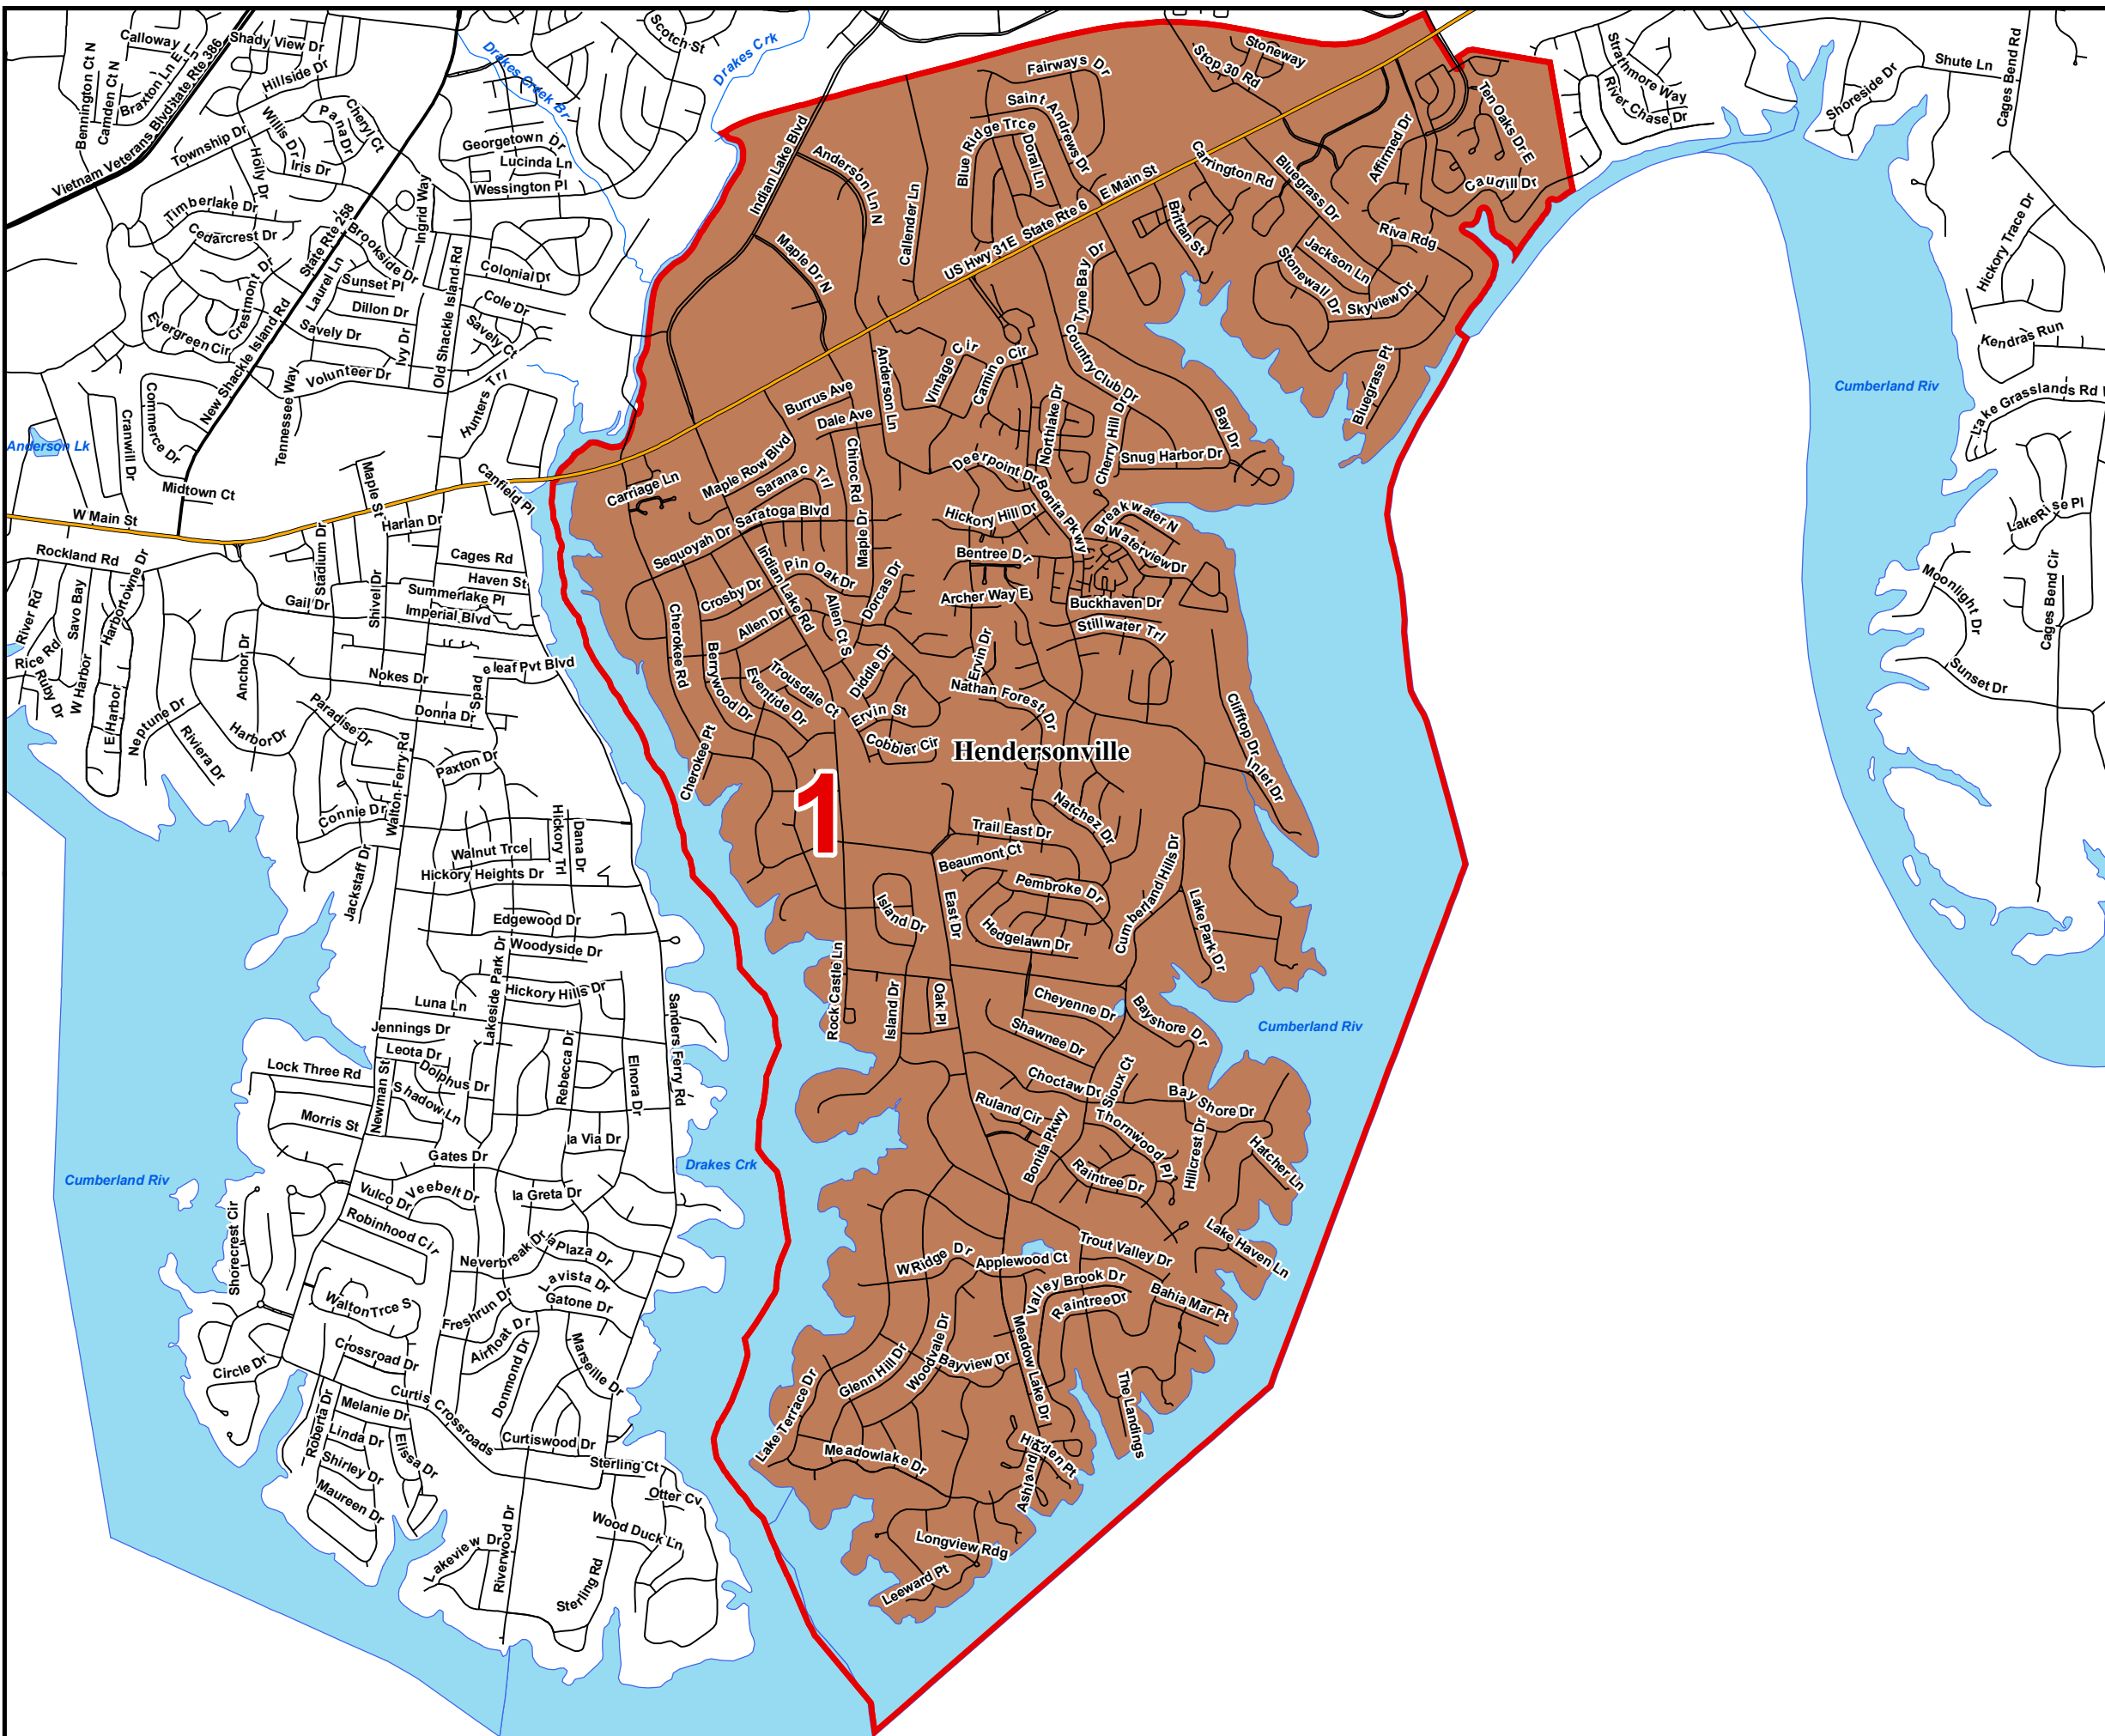

Sumner County School Board District 1

- School Board District
 - Interstates
 - U.S. Highway
 - State Highway
 - Local Roads
 - Railroads
 - Pipeline (Incomplete)
 - Powerline (Incomplete)
 - Stream
 - Lakes / Rivers
- City, Town**
NAME20_1
- Gallatin
 - Goodlettsville
 - Hendersonville
 - Millersville
 - Mitchellville
 - Portland
 - Westmoreland
 - White House
 - County

This map is provided as a public service and is for informational purposes only. It is not an endorsement or approval by the Comptroller of the Treasury of any proposed district boundaries contained herein.